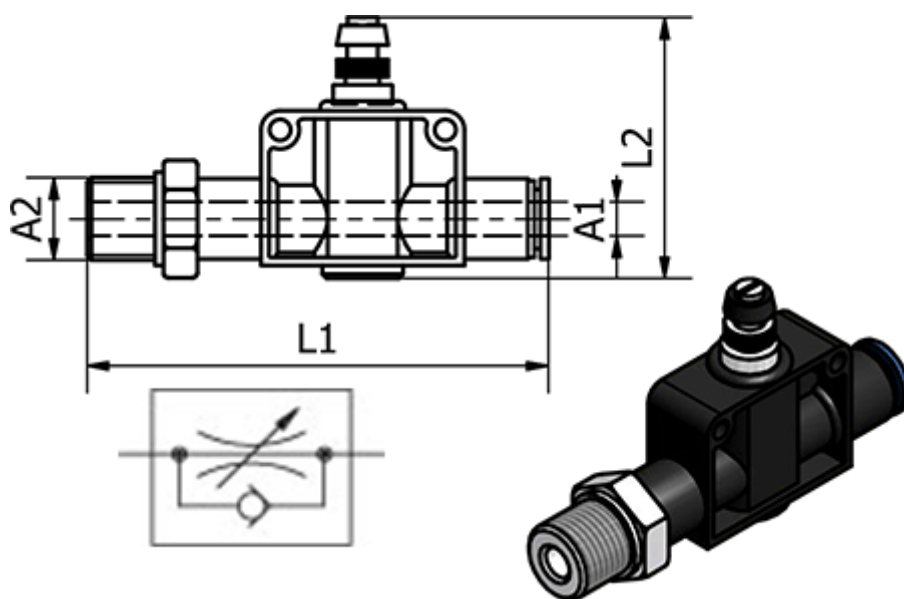

Article number: 58618301412

Description: Flow Control Valve 183.01412, Ø12 - G 1/4"
Push-in/Thread

Measures

Ext. Hose Diameter A1	= 12
L1	= 82.4
L2	= 54
Thread A2	= G 1/4"